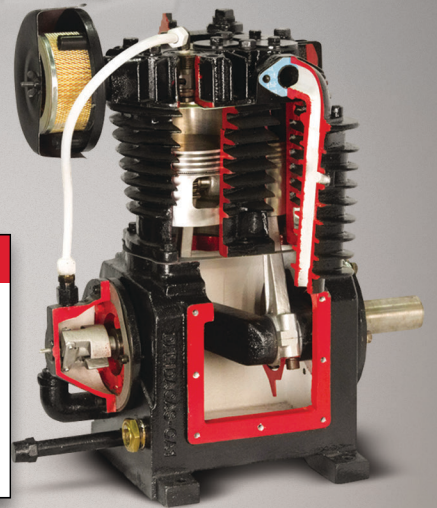

### RCP-C 5-20 HP

Chicago Pneumatic's Iron Series Compressors feature all cast iron design pumps. Models include simplex compressor packages from 5-10 HP and duplex compressors at 20 HP. Choose from our standard or premium (full featured) models. All Iron Series Compressors come with the 2 Year CP Secure Warranty with no additional purchase required.

#### Standard Features:

- Cast iron construction
- Automotive style rod bearings and wrist pins
- Concentric ring valves
- Splash lubricated
- Finned coolers

RCP-C Series

People. Passion. Performance.